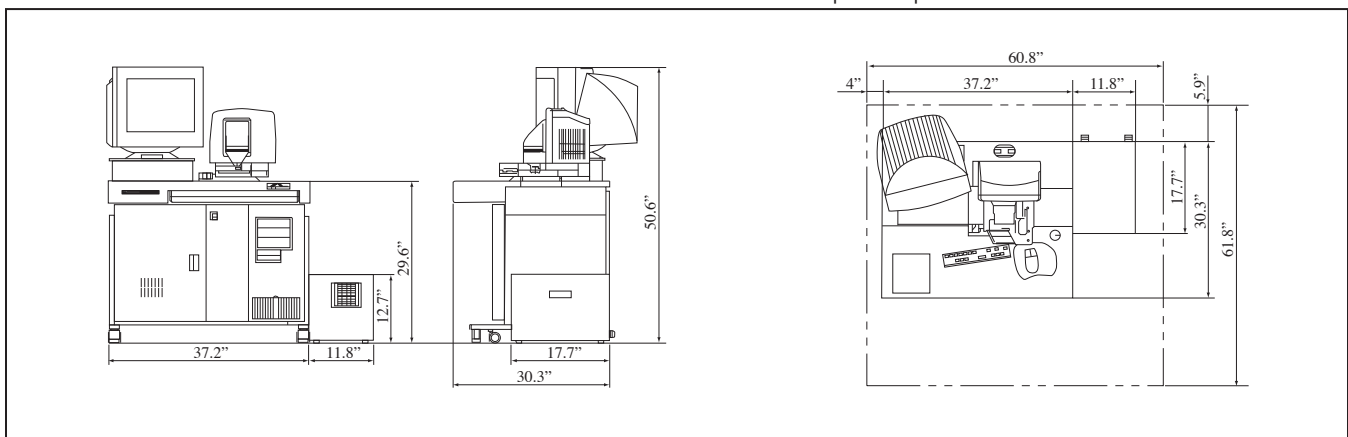

ESTIMATED PROCESSING CAPACITY*		
Outputting to S-2600SA System HDD (135F)		
Output Image Size	Scanning Resolution (pixels/image)	Capacity (frames/hr)
4 Base	1287 x 1940	Approx. 913
	2982 x 4497	Approx. 373
16 Base	1287 x 1940	Approx. 221
	2982 x 4497	Approx. 153

ESTIMATED PROCESSING CAPACITY*		
Outputting to HDD of External PC for d-Storage (135F)		
Output Image Size	Scanning Resolution (pixels/image)	Capacity (frames/hr)
4 Base	1287 x 1940	Approx. 2683
	2982 x 4497	Approx. 997
16 Base	1287 x 1940	Approx. 1259
	2982 x 4497	Approx. 792

*Calculated according to our criteria. The actual capacity you achieve may be different. Specifications are subject to change without notice. Digital Ice is a trademark of Kodak. Rimage is a trademark of Rimage Corporation.

External View