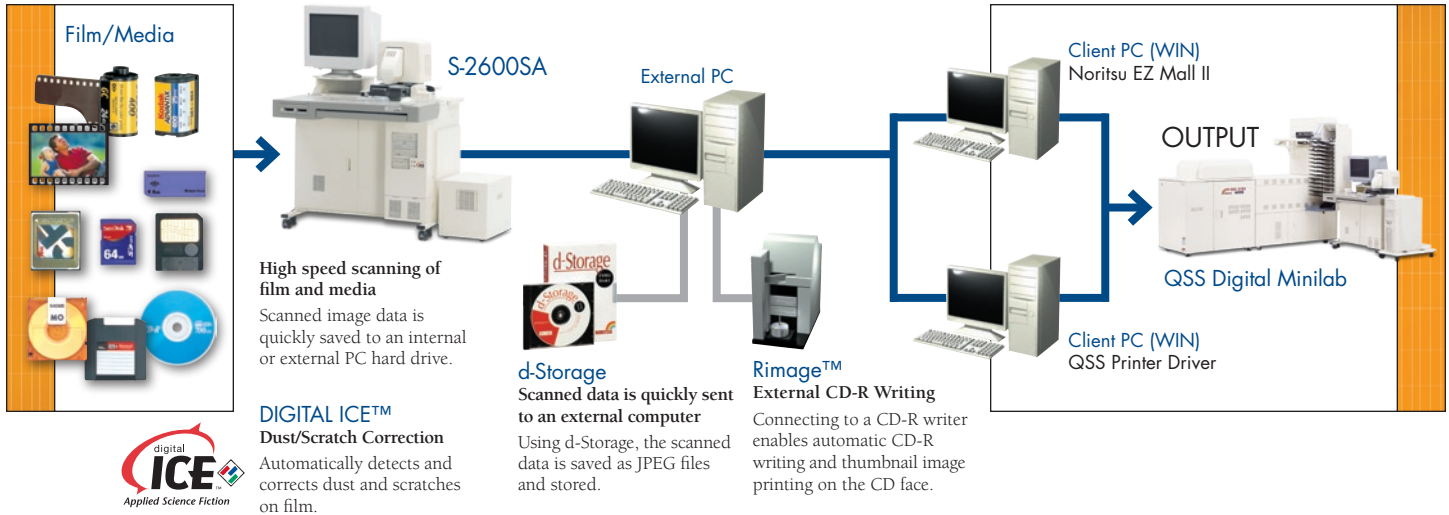

# S-2600SA

## STAND ALONE SCANNER

A HIGH SPEED/STAND ALONE SCANNER FOR A WIDE VARIETY OF FILM AND MEDIA FORMATS

# S-2600SA Stand Alone Scanner

S-2600SA	SPECIFICATIONS
<b>LIGHT SOURCE OF SCANNER:</b>	HALOGEN LAMP
<b>FILM SIZE:</b>	110, 135F, 135H, 135P, 135HD, IX240 (C,H,P), 120 (6x4.5, 6x6, 6x7, 6x8, 6x9)
<b>FILM TYPES:</b>	COLOR NEGATIVE AND POSITIVE (INCLUDING MOUNTED) B&W NEGATIVE, SEPIA NEGATIVE
<b>FILM CARRIER:</b>	STANDARD: 135/240 AFC: COMPATIBLE WITH BOTH 135 AND IX240 FILM. LANE CHANGES PERFORMED MANUALLY. OPTIONAL: 120 AFC: FILM CARRIER FOR 120 FILM. MINIMUM FILM LENGTH: 1 FRAME. 110 AFC: FILM CARRIER FOR 110 FILM. COMPATIBLE WITH NEGATIVES ONLY. 135/240 MMC: CARRIER FOR MOUNTED 135 AND IX240 FILM. 135/240 AMC: CARRIER FOR MOUNTED 135 AND IX240 FILM. MFC: ATTACHMENTS FOR EACH FILM SIZE ARE SET IN THE MFC TO ENABLE MULTIPLE FILM SUPPORT.
<b>COMPATIBLE INPUT MEDIA:</b>	STANDARD: FLOPPY DISK, CD-ROM, CD-R/RW, PC CARD, COMPACTFLASH, SMARTMEDIA, MEMORY STICK, SD CARD, MMC, MICRODRIVE, xD-PICTURE CARD (ADAPTER REQUIRED) OPTIONAL: MO, ZIP, DVD-RAM, DVD-R, DVD-ROM, PRINTS (FROM FLATBED SCANNER)
<b>COMPATIBLE OUTPUT MEDIA:</b>	STANDARD: FLOPPY DISK, PC CARD, COMPACTFLASH, SMARTMEDIA, MEMORY STICK, SD CARD, MMC, MICRODRIVE, xD-PICTURE CARD (ADAPTER REQUIRED) OPTIONAL: CD-R, CD-R/RW, MO, ZIP, DVD-RAM
<b>WEIGHT:</b>	S-2600SA: 451.3 LBS. ±6.6 LBS. CONTROL UNIT FOR S-2600SA: 37.5 LBS
<b>IMAGE ENHANCEMENT:</b>	DIGITAL ICE

ESTIMATED PROCESSING CAPACITY*		
Outputting to HDD of External PC for d-Storage (135F)		
Output Image Size	Scanning Resolution (pixels/image)	Capacity (frames/hr)
4 Base	1287 x 1940	Approx. 2683
	2982 x 4497	Approx. 997
16 Base	1287 x 1940	Approx. 1259
	2982 x 4497	Approx. 792